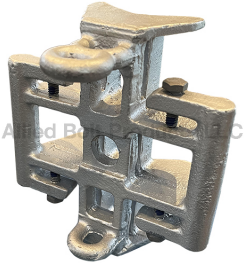

ADSS Fiber Cable Hardware

POLE MOUNTED SQUID FIXTURE

Pole Mounted Squid Fixture

PART#	DESCRIPTION	PKG QTY	CTN QTY	CTN WT.
944	POLE MOUNTED SQUID FIXTURE	5	1	15