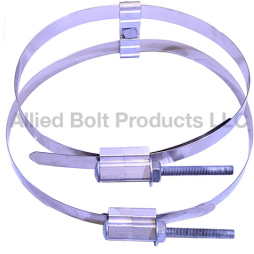

Banding

POLE BAND KIT

3/4" POLE BAND KIT

PART#	DESCRIPTION	PKG QTY	CTN QTY	CTN WT.
2450	3/4" STAINLESS STEEL BANDING CLAMP KIT WITH 36" BAND AND MOUNTING PLATE	1	1	0
2451	3/4" STAINLESS STEEL BANDING CLAMP KIT WITH 48" BAND AND MOUNTING PLATE	1	1	0
2452	3/4" STAINLESS STEEL BANDING CLAMP KIT WITH 60" BAND AND MOUNTING PLATE	1	1	0
2453	3/4" STAINLESS STEEL BANDING CLAMP KIT WITH 72" BAND AND MOUNTING PLATE	1	1	0
2454	3/4" STAINLESS STEEL BANDING CLAMP KIT WITH 80" BAND AND MOUNTING PLATE	1	1	0

1-1/4" POLE BAND KIT

PART#	DESCRIPTION	PKG QTY	CTN QTY	CTN WT.
2440	1-1/4" STAINLESS STEEL BANDING CLAMP KIT WITH 36" BAND AND MOUNTING PLATE	1	1	0
2441	1-1/4" STAINLESS STEEL BANDING CLAMP KIT WITH 48" BAND AND MOUNTING PLATE	1	1	0
2442	1-1/4" STAINLESS STEEL BANDING CLAMP KIT WITH 60" BAND AND MOUNTING PLATE	1	1	3
2443	1-1/4" STAINLESS STEEL BANDING CLAMP KIT WITH 72" BAND AND MOUNTING PLATE	1	1	0
2444	1-1/4" STAINLESS STEEL BANDING CLAMP KIT WITH 80" BAND AND MOUNTING PLATE	1	1	0