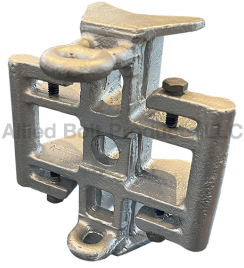

ADSS Fiber Cable Hardware

POLE MOUNTED SQUID FIXTURE

Pole Mounted Squid Fixture

PART#	DESCRIPTION	PKG QTY	CTN QTY	CTN WT.
944	POLE MOUNTED SQUID FIXTURE	5	1	15