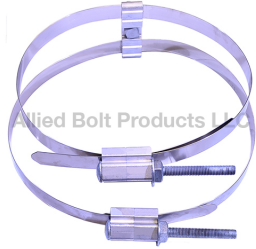

Banding

POLE BAND KIT

3/4" POLE BAND KIT

PART#	DESCRIPTION	PKG QTY	CTN QTY	CTN WT.
2450	3/4" STAINLESS STEEL BANDING CLAMP KIT WITH 36" BAND AND MOUNTING PLATE	1	1	0
2451	3/4" STAINLESS STEEL BANDING CLAMP KIT WITH 48" BAND AND MOUNTING PLATE	1	1	0
2452	3/4" STAINLESS STEEL BANDING CLAMP KIT WITH 60" BAND AND MOUNTING PLATE	1	1	0
2453	3/4" STAINLESS STEEL BANDING CLAMP KIT WITH 72" BAND AND MOUNTING PLATE	1	1	0
2454	3/4" STAINLESS STEEL BANDING CLAMP KIT WITH 80" BAND AND MOUNTING PLATE	1	1	0

1-1/4" POLE BAND KIT

PART#	DESCRIPTION	PKG QTY	CTN QTY	CTN WT.
2440	1-1/4" STAINLESS STEEL BANDING CLAMP KIT WITH 36" BAND AND MOUNTING PLATE	1	1	0
2441	1-1/4" STAINLESS STEEL BANDING CLAMP KIT WITH 48" BAND AND MOUNTING PLATE	1	1	0
2442	1-1/4" STAINLESS STEEL BANDING CLAMP KIT WITH 60" BAND AND MOUNTING PLATE	1	1	3
2443	1-1/4" STAINLESS STEEL BANDING CLAMP KIT WITH 72" BAND AND MOUNTING PLATE	1	1	0
2444	1-1/4" STAINLESS STEEL BANDING CLAMP KIT WITH 80" BAND AND MOUNTING PLATE	1	1	0