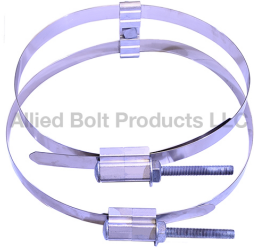

*Banding*

**POLE BAND KIT**

**3/4" POLE BAND KIT**

PART#	DESCRIPTION	PKG QTY	CTN QTY	CTN WT.
2450	3/4" STAINLESS STEEL BANDING CLAMP KIT WITH 36" BAND AND MOUNTING PLATE	1	1	0
2451	3/4" STAINLESS STEEL BANDING CLAMP KIT WITH 48" BAND AND MOUNTING PLATE	1	1	0
2452	3/4" STAINLESS STEEL BANDING CLAMP KIT WITH 60" BAND AND MOUNTING PLATE	1	1	0
2453	3/4" STAINLESS STEEL BANDING CLAMP KIT WITH 72" BAND AND MOUNTING PLATE	1	1	0
2454	3/4" STAINLESS STEEL BANDING CLAMP KIT WITH 80" BAND AND MOUNTING PLATE	1	1	0

**1-1/4" POLE BAND KIT**

PART#	DESCRIPTION	PKG QTY	CTN QTY	CTN WT.
2440	1-1/4" STAINLESS STEEL BANDING CLAMP KIT WITH 36" BAND AND MOUNTING PLATE	1	1	0
2441	1-1/4" STAINLESS STEEL BANDING CLAMP KIT WITH 48" BAND AND MOUNTING PLATE	1	1	0
2442	1-1/4" STAINLESS STEEL BANDING CLAMP KIT WITH 60" BAND AND MOUNTING PLATE	1	1	3
2443	1-1/4" STAINLESS STEEL BANDING CLAMP KIT WITH 72" BAND AND MOUNTING PLATE	1	1	0
2444	1-1/4" STAINLESS STEEL BANDING CLAMP KIT WITH 80" BAND AND MOUNTING PLATE	1	1	0