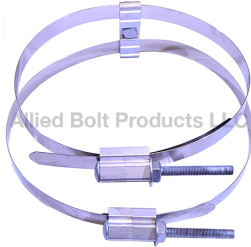

Banding

POLE BAND KIT

3/4" POLE BAND KIT

PART#	DESCRIPTION	PKG QTY	CTN QTY	CTN WT.
2450	3/4" STAINLESS STEEL BANDING CLAMP KIT WITH 36" BAND AND MOUNTING PLATE	1	1	0
2451	3/4" STAINLESS STEEL BANDING CLAMP KIT WITH 48" BAND AND MOUNTING PLATE	1	1	0
2452	3/4" STAINLESS STEEL BANDING CLAMP KIT WITH 60" BAND AND MOUNTING PLATE	1	1	0
2453	3/4" STAINLESS STEEL BANDING CLAMP KIT WITH 72" BAND AND MOUNTING PLATE	1	1	0
2454	3/4" STAINLESS STEEL BANDING CLAMP KIT WITH 80" BAND AND MOUNTING PLATE	1	1	0

1-1/4" POLE BAND KIT

PART#	DESCRIPTION	PKG QTY	CTN QTY	CTN WT.
2440	1-1/4" STAINLESS STEEL BANDING CLAMP KIT WITH 36" BAND AND MOUNTING PLATE	1	1	0
2441	1-1/4" STAINLESS STEEL BANDING CLAMP KIT WITH 48" BAND AND MOUNTING PLATE	1	1	0
2442	1-1/4" STAINLESS STEEL BANDING CLAMP KIT WITH 60" BAND AND MOUNTING PLATE	1	1	3
2443	1-1/4" STAINLESS STEEL BANDING CLAMP KIT WITH 72" BAND AND MOUNTING PLATE	1	1	0
2444	1-1/4" STAINLESS STEEL BANDING CLAMP KIT WITH 80" BAND AND MOUNTING PLATE	1	1	0