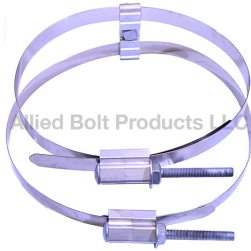

Banding

POLE BAND KIT

3/4" POLE BAND KIT

PART#	DESCRIPTION	PKG QTY	CTN QTY	CTN WT.
2450	3/4" STAINLESS STEEL BANDING CLAMP KIT WITH 36" BAND AND MOUNTING PLATE	1	1	0
2451	3/4" STAINLESS STEEL BANDING CLAMP KIT WITH 48" BAND AND MOUNTING PLATE	1	1	0
2452	3/4" STAINLESS STEEL BANDING CLAMP KIT WITH 60" BAND AND MOUNTING PLATE	1	1	0
2453	3/4" STAINLESS STEEL BANDING CLAMP KIT WITH 72" BAND AND MOUNTING PLATE	1	1	0
2454	3/4" STAINLESS STEEL BANDING CLAMP KIT WITH 80" BAND AND MOUNTING PLATE	1	1	0

1-1/4" POLE BAND KIT

PART#	DESCRIPTION	PKG QTY	CTN QTY	CTN WT.
2440	1-1/4" STAINLESS STEEL BANDING CLAMP KIT WITH 36" BAND AND MOUNTING PLATE	1	1	0
2441	1-1/4" STAINLESS STEEL BANDING CLAMP KIT WITH 48" BAND AND MOUNTING PLATE	1	1	0
2442	1-1/4" STAINLESS STEEL BANDING CLAMP KIT WITH 60" BAND AND MOUNTING PLATE	1	1	3
2443	1-1/4" STAINLESS STEEL BANDING CLAMP KIT WITH 72" BAND AND MOUNTING PLATE	1	1	0
2444	1-1/4" STAINLESS STEEL BANDING CLAMP KIT WITH 80" BAND AND MOUNTING PLATE	1	1	0