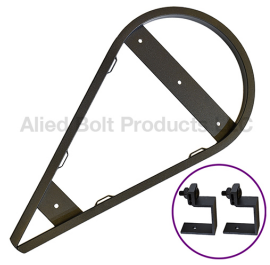

Fiber Storage Snowshoe For Strand

**FIBER STORAGE SNOWSHOE FOR STRAND**

Fiber Storage Snowshoe For Strand

| PART#    | DESCRIPTION   | PKG QTY | CTN QTY | CTN WT. |
|----------|---|---------|---------|---------|
| 9900-10  | 10" FIBER STORAGE SNOWSHOE FOR STRAND (CHANNEL WIDTH .65")  | 2       | 1       | 6       |
| 9900-12  | 12" FIBER STORAGE SNOWSHOE FOR STRAND (CHANNEL WIDTH .65")  | 2       | 1       | 6       |
| 9900-12W | 12" FIBER STORAGE SNOWSHOE FOR STRAND (CHANNEL WIDTH 1.25") | 2       | 1       | 7       |
| 9900-16  | 16" FIBER STORAGE SNOWSHOE FOR STRAND (CHANNEL WIDTH .90")  | 2       | 1       | 8       |
| 9900-16W | 16" FIBER STORAGE SNOWSHOE FOR STRAND (CHANNEL WIDTH 1.5")  | 2       | 1       | 9       |
| 9900-18  | 18" FIBER STORAGE SNOWSHOE FOR STRAND (CHANNEL WIDTH .90")  | 2       | 1       | 9       |
| 9900-18W | 18" FIBER STORAGE SNOWSHOE FOR STRAND (CHANNEL WIDTH 1.75") | 2       | 1       | 10      |
| 9900-20  | 20" FIBER STORAGE SNOWSHOE FOR STRAND (CHANNEL WIDTH 1.25") | 2       | 1       | 9       |
| 9900-24  | 24" FIBER STORAGE SNOWSHOE FOR STRAND (CHANNEL WIDTH 1.25") | 2       | 1       | 10      |
| 9900-30  | 30" FIBER STORAGE SNOWSHOE FOR STRAND (CHANNEL WIDTH 1.25") | 2       | 1       | 12      |