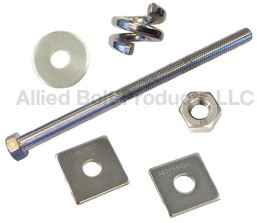

Poleline Bolts

316 STAINLESS STEEL HEX HEAD BOLT KIT

5/8" #316 STAINLESS STEEL HEX BOLT KIT

PART#	DESCRIPTION	PKG QTY	CTN QTY	CTN WT.
22193	5/8" X 10" #316 STAINLESS STEEL HEX BOLT KIT	50	1	46
22194	5/8" X 12" #316 STAINLESS STEEL HEX BOLT KIT	50	1	60
22195	5/8" X 14" #316 STAINLESS STEEL HEX BOLT KIT	25	1	50

3/4" #316 STAINLESS STEEL HEX CAP SCREW

PART#	DESCRIPTION	PKG QTY	CTN QTY	CTN WT.
22208	3/4" X 10" #316 STAINLESS STEEL HEX BOLT KIT	50	1	70
22209	3/4" X 12" #316 STAINLESS STEEL HEX BOLT KIT	25	1	28
22210	3/4" X 14" #316 STAINLESS STEEL HEX BOLT KIT	25	1	47
222106	3/4" X 16" #316 STAINLESS STEEL HEX BOLT KIT	25	1	35