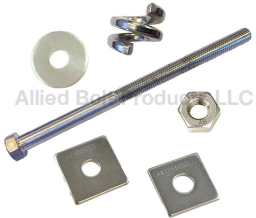

Poleline Bolts

316 STAINLESS STEEL HEX HEAD BOLT KIT

5/8" #316 STAINLESS STEEL HEX BOLT KIT

PART#	DESCRIPTION	PKG QTY	CTN QTY	CTN WT.
22193	5/8" X 10" #316 STAINLESS STEEL HEX BOLT KIT	50	1	46
22194	5/8" X 12" #316 STAINLESS STEEL HEX BOLT KIT	50	1	60
22195	5/8" X 14" #316 STAINLESS STEEL HEX BOLT KIT	25	1	50

3/4" #316 STAINLESS STEEL HEX CAP SCREW

PART#	DESCRIPTION	PKG QTY	CTN QTY	CTN WT.
22208	3/4" X 10" #316 STAINLESS STEEL HEX BOLT KIT	50	1	70
22209	3/4" X 12" #316 STAINLESS STEEL HEX BOLT KIT	25	1	28
22210	3/4" X 14" #316 STAINLESS STEEL HEX BOLT KIT	25	1	47
222106	3/4" X 16" #316 STAINLESS STEEL HEX BOLT KIT	25	1	35