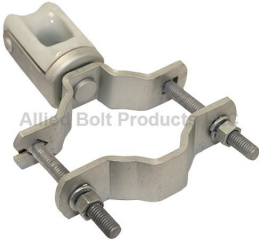

Poleline Hardware Catalog

April 24, 2026

Service, Secondary, and Neutral Hardware

PORCELAIN MAST MOUNTED WIREHOLDER

PORCELAIN MAST MOUNTED WIREHOLDER

PART#	DESCRIPTION	PKG QTY	CTN QTY	CTN WT.
9255	1-1/4" - 3" PORCELAIN MAST MOUNTED WIREHOLDER	20	1	30
9256	3" - 4" PORCELAIN MAST MOUNTED WIRE HOLDER	20	1	30