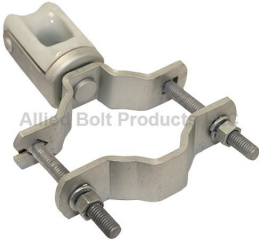

Poleline Hardware Catalog

June 08, 2026

Service, Secondary, and Neutral Hardware

PORCELAIN MAST MOUNTED WIREHOLDER

PORCELAIN MAST MOUNTED WIREHOLDER

PART#	DESCRIPTION	PKG QTY	CTN QTY	CTN WT.
9255	1-1/4" - 3" PORCELAIN MAST MOUNTED WIREHOLDER	20	1	30
9256	3" - 4" PORCELAIN MAST MOUNTED WIRE HOLDER	20	1	30