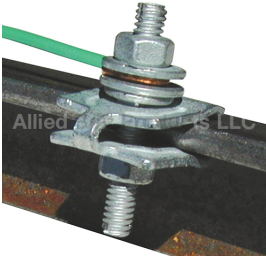

I Beam Clamps

ECONOMY I-BEAM GROUND CLAMP

ECONOMY I-BEAM GROUND CLAMP

PART#	DESCRIPTION	PKG QTY	CTN QTY	CTN WT.
10069	ECONOMY I BEAM GROUNDING CLAMP	50	4	23