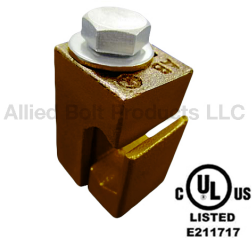

Bonding Connectors

BRONZE VISE COMPRESSION CONNECTOR

BRONZE VISE CONNECTOR

PART#	DESCRIPTION	PKG QTY	CTN QTY	CTN WT.
862	#6 AWG BRONZE VISE CONNECTOR	50	8	36
868	#4 AWG BRONZE VISE CONNECTOR	25	8	41
869	#2 AWG BRONZE VISE CONNECTOR	25	8	36
871	2/0 BRONZE VISE CONNECTOR	25	1	16
874	4/0 BRONZE VISE CONNECTOR	25	1	13