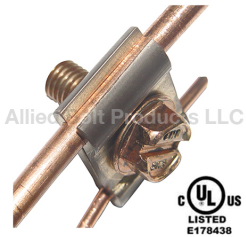

Bonding Connectors

PARALLEL GROOVE BONDING CONNECTOR

PARALLEL GROOVE BONDING CONNECTOR

PART#	DESCRIPTION	PKG QTY	CTN QTY	CTN WT.
1885	PARALLEL GROOVE BONDING CONNECTOR	50	16	58