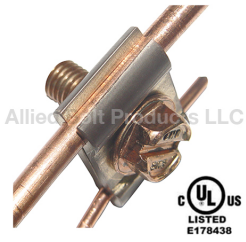

Bonding Connectors

PARALLEL GROOVE BONDING CONNECTOR

PARALLEL GROOVE BONDING CONNECTOR

PART#	DESCRIPTION	PKG QTY	CTN QTY	CTN WT.
1885	PARALLEL GROOVE BONDING CONNECTOR	50	16	58