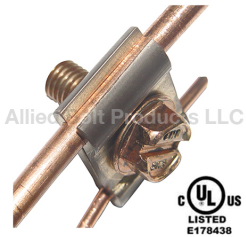

Bonding Connectors

PARALLEL GROOVE BONDING CONNECTOR

PARALLEL GROOVE BONDING CONNECTOR

| PART# | DESCRIPTION | PKG QTY | CTN QTY | CTN WT. |
|-------|-----------------------------------|---------|---------|---------|
| 1885 | PARALLEL GROOVE BONDING CONNECTOR | 50 | 16 | 58 |