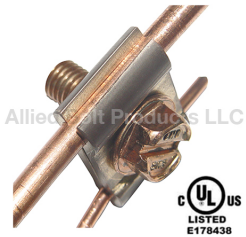

Bonding Connectors

PARALLEL GROOVE BONDING CONNECTOR
PARALLEL GROOVE BONDING CONNECTOR

PART#	DESCRIPTION	PKG QTY	CTN QTY	CTN WT.
1885	PARALLEL GROOVE BONDING CONNECTOR	50	16	58