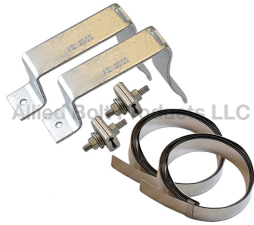

Hangers

ENCLOSURE MOUNTING KIT

ENCLOSURE MOUNTING KIT

PART#	DESCRIPTION	PKG QTY	CTN QTY	CTN WT.
2000	ENCLOSURE MOUNTING KIT	1	4	7