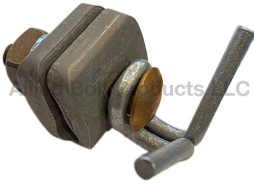

Span Clamps

ALUMINUM PLATE RAM HORN SPAN CLAMP

ALUMINUM PLATE RAM HORN SPAN CLAMP

PART#	DESCRIPTION	PKG QTY	CTN QTY	CTN WT.
4045	ALUMINUM PLATE RAM HORN SPAN CLAMP	200	1	36