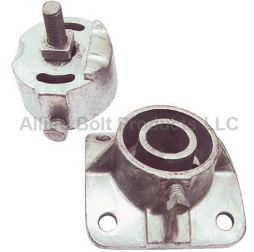

*Guy Hook Attachments*

SIDEWALK GUYING FIXTURE

**SIDEWALK GUY FIXTURE FOR 2" PIPE**

PART#	DESCRIPTION	PKG QTY	CTN QTY	CTN WT.
1429	POLE PLATE AND END FITTING FOR 2" PIPE KIT	1	1	5
1436	POLE PLATE FOR SIDEWALK GUYING FIXTURE FOR 2" PIPE	5	1	25
1437	END FITTING FOR SIDEWALK GUYING FIXTURE FOR 2" PIPE	5	1	15

**SIDEWALK GUY FIXTURE FOR 2-1/2" PIPE**

PART#	DESCRIPTION	PKG QTY	CTN QTY	CTN WT.
1450	POLE PLATE AND END FITTING FOR 2-1/2" PIPE KIT	1	1	5
1420	POLE PLATE FOR SIDEWALK GUYING FIXTURE FOR 2-1/2" PIPE	5	1	30
1421	END FITTING FOR SIDEWALK GUY FIXTURE FOR 2-1/2" PIPE	5	1	16