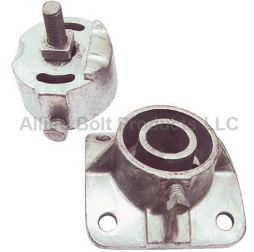

Guy Hook Attachments

SIDEWALK GUYING FIXTURE

SIDEWALK GUY FIXTURE FOR 2" PIPE

PART#	DESCRIPTION	PKG QTY	CTN QTY	CTN WT.
1429	POLE PLATE AND END FITTING FOR 2" PIPE KIT	1	1	5
1436	POLE PLATE FOR SIDEWALK GUYING FIXTURE FOR 2" PIPE	5	1	25
1437	END FITTING FOR SIDEWALK GUYING FIXTURE FOR 2" PIPE	5	1	15

SIDEWALK GUY FIXTURE FOR 2-1/2" PIPE

PART#	DESCRIPTION	PKG QTY	CTN QTY	CTN WT.
1450	POLE PLATE AND END FITTING FOR 2-1/2" PIPE KIT	1	1	5
1420	POLE PLATE FOR SIDEWALK GUYING FIXTURE FOR 2-1/2" PIPE	5	1	30
1421	END FITTING FOR SIDEWALK GUY FIXTURE FOR 2-1/2" PIPE	5	1	16

TRIPLE SIDEWALK END FITTING FOR 2-1/2" PIPE

PART#	DESCRIPTION	PKG QTY	CTN QTY	CTN WT.
1438	TRIPLE SIDEWALK END FITTING FOR 2-1/2" PIPE	5	1	39