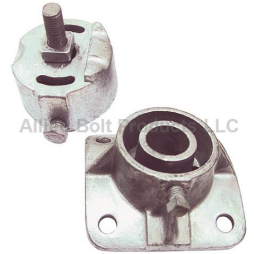

**Guy Hook Attachments**

**SIDEWALK GUYING FIXTURE**

**SIDEWALK GUY FIXTURE FOR 2" PIPE**

PART#	DESCRIPTION	PKG QTY	CTN QTY	CTN WT.
1429	POLE PLATE AND END FITTING FOR 2" PIPE KIT	1	1	5
1436	POLE PLATE FOR SIDEWALK GUYING FIXTURE FOR 2" PIPE	5	1	25
1437	END FITTING FOR SIDEWALK GUYING FIXTURE FOR 2" PIPE	5	1	15

**SIDEWALK GUY FIXTURE FOR 2-1/2" PIPE**

PART#	DESCRIPTION	PKG QTY	CTN QTY	CTN WT.
1450	POLE PLATE AND END FITTING FOR 2-1/2" PIPE KIT	1	1	5
1420	POLE PLATE FOR SIDEWALK GUYING FIXTURE FOR 2-1/2" PIPE	5	1	30
1421	END FITTING FOR SIDEWALK GUY FIXTURE FOR 2-1/2" PIPE	5	1	16

**TRIPLE SIDEWALK END FITTING FOR 2-1/2" PIPE**

PART#	DESCRIPTION	PKG QTY	CTN QTY	CTN WT.
1438	TRIPLE SIDEWALK END FITTING FOR 2-1/2" PIPE	5	1	39