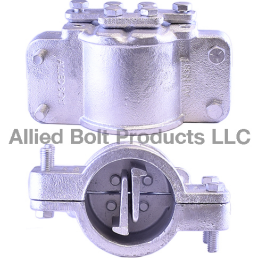

**Guy Hook Attachments**

**SIDEWALK GUYING FIXTURE**

**SIDEWALK GUY FIXTURE FOR 2" PIPE**

PART#	DESCRIPTION	PKG QTY	CTN QTY	CTN WT.
1429	POLE PLATE AND END FITTING FOR 2" PIPE KIT	1	1	5
1436	POLE PLATE FOR SIDEWALK GUYING FIXTURE FOR 2" PIPE	5	1	25
1437	END FITTING FOR SIDEWALK GUYING FIXTURE FOR 2" PIPE	5	1	15

**SIDEWALK GUY FIXTURE FOR 2-1/2" PIPE**

PART#	DESCRIPTION	PKG QTY	CTN QTY	CTN WT.
1450	POLE PLATE AND END FITTING FOR 2-1/2" PIPE KIT	1	1	5
1420	POLE PLATE FOR SIDEWALK GUYING FIXTURE FOR 2-1/2" PIPE	5	1	30
1421	END FITTING FOR SIDEWALK GUY FIXTURE FOR 2-1/2" PIPE	5	1	16

**TRIPLE SIDEWALK END FITTING FOR 2-1/2" PIPE**

PART#	DESCRIPTION	PKG QTY	CTN QTY	CTN WT.
1438	TRIPLE SIDEWALK END FITTING FOR 2-1/2" PIPE	5	1	39