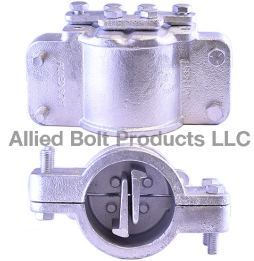

Guy Hook Attachments

SIDEWALK GUYING FIXTURE

SIDEWALK GUY FIXTURE FOR 2" PIPE

PART#	DESCRIPTION	PKG QTY	CTN QTY	CTN WT.
1429	POLE PLATE AND END FITTING FOR 2" PIPE KIT	1	1	5
1436	POLE PLATE FOR SIDEWALK GUYING FIXTURE FOR 2" PIPE	5	1	25
1437	END FITTING FOR SIDEWALK GUYING FIXTURE FOR 2" PIPE	5	1	15

SIDEWALK GUY FIXTURE FOR 2-1/2" PIPE

PART#	DESCRIPTION	PKG QTY	CTN QTY	CTN WT.
1450	POLE PLATE AND END FITTING FOR 2-1/2" PIPE KIT	1	1	5
1420	POLE PLATE FOR SIDEWALK GUYING FIXTURE FOR 2-1/2" PIPE	5	1	30
1421	END FITTING FOR SIDEWALK GUY FIXTURE FOR 2-1/2" PIPE	5	1	16

TRIPLE SIDEWALK END FITTING FOR 2-1/2" PIPE

PART#	DESCRIPTION	PKG QTY	CTN QTY	CTN WT.
1438	TRIPLE SIDEWALK END FITTING FOR 2-1/2" PIPE	5	1	39