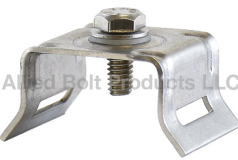

Buckles

Stainless Steel Buckle

STAINLESS STEEL BUCKLE TYPE 201

PART#	DESCRIPTION	PKG QTY	CTN QTY	CTN WT.
2425	1/4" STAINLESS STEEL BUCKLE TYPE 201	100	1	3
2426	3/8" STAINLESS STEEL BUCKLE TYPE 201	100	1	1
2427	1/2" STAINLESS STEEL BUCKLE TYPE 201	100	8	17
2428	5/8" STAINLESS STEEL BUCKLE TYPE 201	100	1	2
2429	3/4" STAINLESS STEEL BUCKLE TYPE 201	100	4	16

Giant Buckle

GIANT BUCKLE

PART#	DESCRIPTION	PKG QTY	CTN QTY	CTN WT.
2410	3/4" GIANT BUCKLE	25	4	8
2411	1" GIANT BUCKLE	25	4	10
2412	1-1/4" GIANT BUCKLE	25	4	32

Banding Brackets

One Bolt Straight Leg Bracket

PART#	DESCRIPTION	PKG QTY	CTN QTY	CTN WT.
2413	ONE BOLT STRAIGHT LEG BRACKET	50	1	37

One Bolt Flared Leg Bracket

PART#	DESCRIPTION	PKG QTY	CTN QTY	CTN WT.
2414	ONE BOLT FLARED LEG BRACKET	50	1	8

Aluminum Mounting Plate

1-1/2" ALUM. MOUNTING PLATE WITH BOLT

PART#	DESCRIPTION	PKG QTY	CTN QTY	CTN WT.
2400	1-1/2" X 4-3/4" ALUM. MOUNTING PLATE WITH 5/8-11 X 2" BOLT	25	1	15
2401	1-1/2" X 5-1/4" ALUM. MOUNTING PLATE WITH 5/8-11 X 2" BOLT	25	1	22
2402	1-1/2" X 5-1/4" ALUM. MOUNTING PLATE WITH 5/8-11 X 3" BOLT	25	1	25