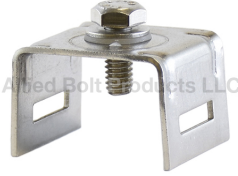

Buckles

Stainless Steel Buckle

STAINLESS STEEL BUCKLE TYPE 201

PART#	DESCRIPTION	PKG QTY	CTN QTY	CTN WT.
2425	1/4" STAINLESS STEEL BUCKLE TYPE 201	100	1	3
2426	3/8" STAINLESS STEEL BUCKLE TYPE 201	100	1	1
2427	1/2" STAINLESS STEEL BUCKLE TYPE 201	100	8	17
2428	5/8" STAINLESS STEEL BUCKLE TYPE 201	100	1	2
2429	3/4" STAINLESS STEEL BUCKLE TYPE 201	100	4	16

Giant Buckle

GIANT BUCKLE

PART#	DESCRIPTION	PKG QTY	CTN QTY	CTN WT.
2410	3/4" GIANT BUCKLE	25	4	8
2411	1" GIANT BUCKLE	25	4	10
2412	1-1/4" GIANT BUCKLE	25	4	32

Banding Brackets

One Bolt Straight Leg Bracket

PART#	DESCRIPTION	PKG QTY	CTN QTY	CTN WT.
2413	ONE BOLT STRAIGHT LEG BRACKET	50	1	37

One Bolt Flared Leg Bracket

PART#	DESCRIPTION	PKG QTY	CTN QTY	CTN WT.
2414	ONE BOLT FLARED LEG BRACKET	50	1	8

Aluminum Mounting Plate

1-1/2" ALUM. MOUNTING PLATE WITH BOLT

PART#	DESCRIPTION	PKG QTY	CTN QTY	CTN WT.
2400	1-1/2" X 4-3/4" ALUM. MOUNTING PLATE WITH 5/8-11 X 2" BOLT	25	1	15
2401	1-1/2" X 5-1/4" ALUM. MOUNTING PLATE WITH 5/8-11 X 2" BOLT	25	1	22
2402	1-1/2" X 5-1/4" ALUM. MOUNTING PLATE WITH 5/8-11 X 3" BOLT	25	1	25